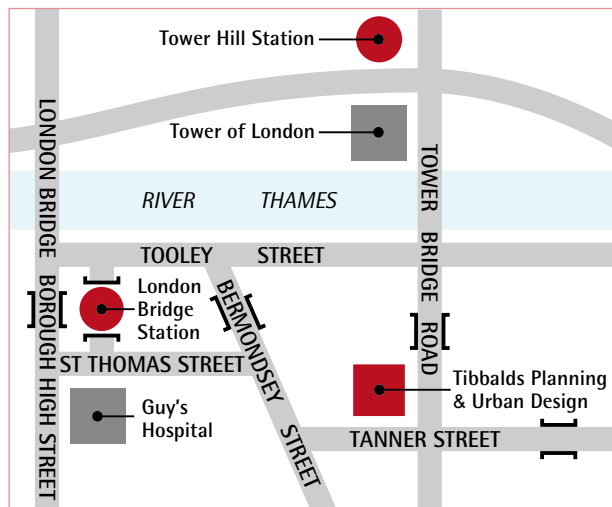

Tibbalds Planning & Urban Design

How to find us

Tibbalds Planning & Urban Design

19 Maltings Place,
169 Tower Bridge Road,
London,
SE1 3JB.

Tel: 0207 089 2121

Fax: 0207 089 2120

Entry phone access to Maltings Place

On the keypad

Press the "Call" button, then type in "19" to speak to a member of staff who will open the gate for you.

Local public transport

London Bridge

Overland rail connections, Northern and Jubilee tube lines (10-15 mins walk).

Tower Hill

District and Circle tube lines (10-15 mins walk).

Bus routes

Tooley Street / Jamaica Road:

Bus numbers 47, 188, 381.

Tower Bridge Road:

Bus numbers 42, 78, 188.