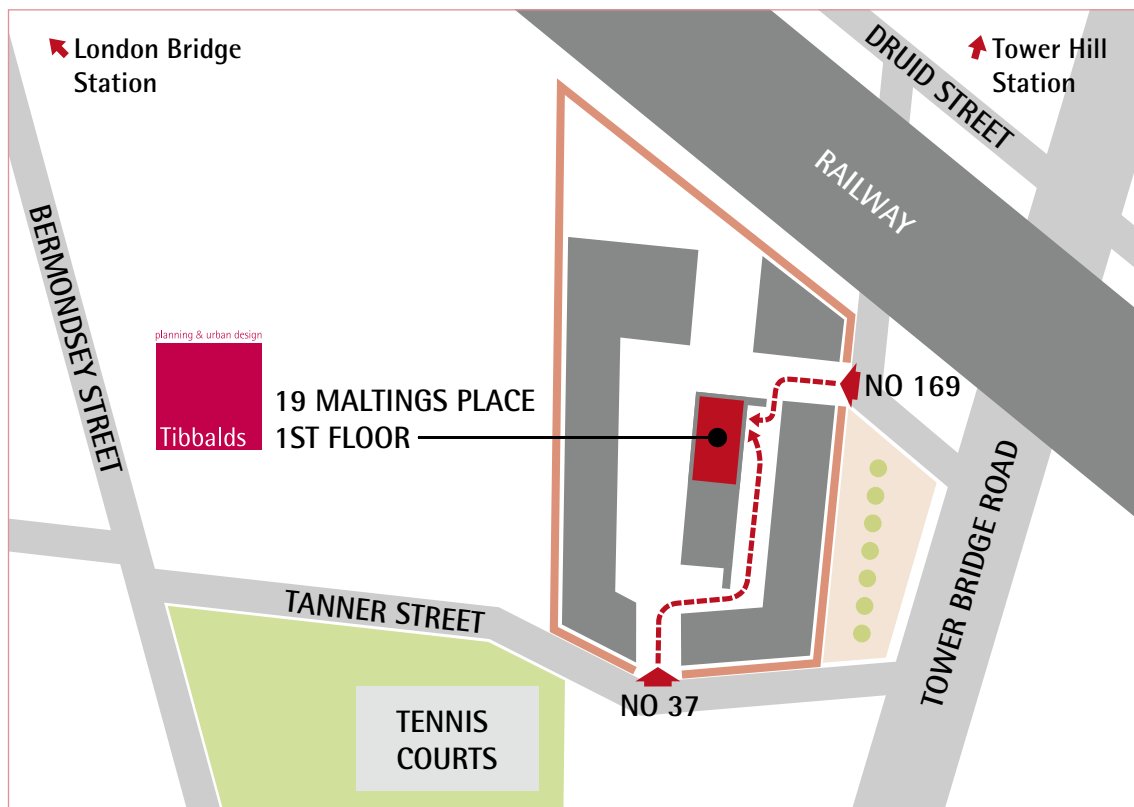

Tibbalds Planning & Urban Design

How to find us

Tibbalds Planning & Urban Design

19 Maltings Place,
169 Tower Bridge Road,
London,
SE1 3JB.

Tel: 0207 089 2121

Fax: 0207 089 2120

Entry phone access to Maltings Place

On the keypad

Press the "Call" button, then type in "19" to speak to a member of staff who will open the gate for you.

Local public transport

London Bridge

Overland rail connections, Northern and Jubilee tube lines (10-15 mins walk).

Tower Hill

District and Circle tube lines (10-15 mins walk).

Bus routes

Tooley Street / Jamaica Road:

Bus numbers 47, 188, 381.

Tower Bridge Road:

Bus numbers 42, 78, 188.